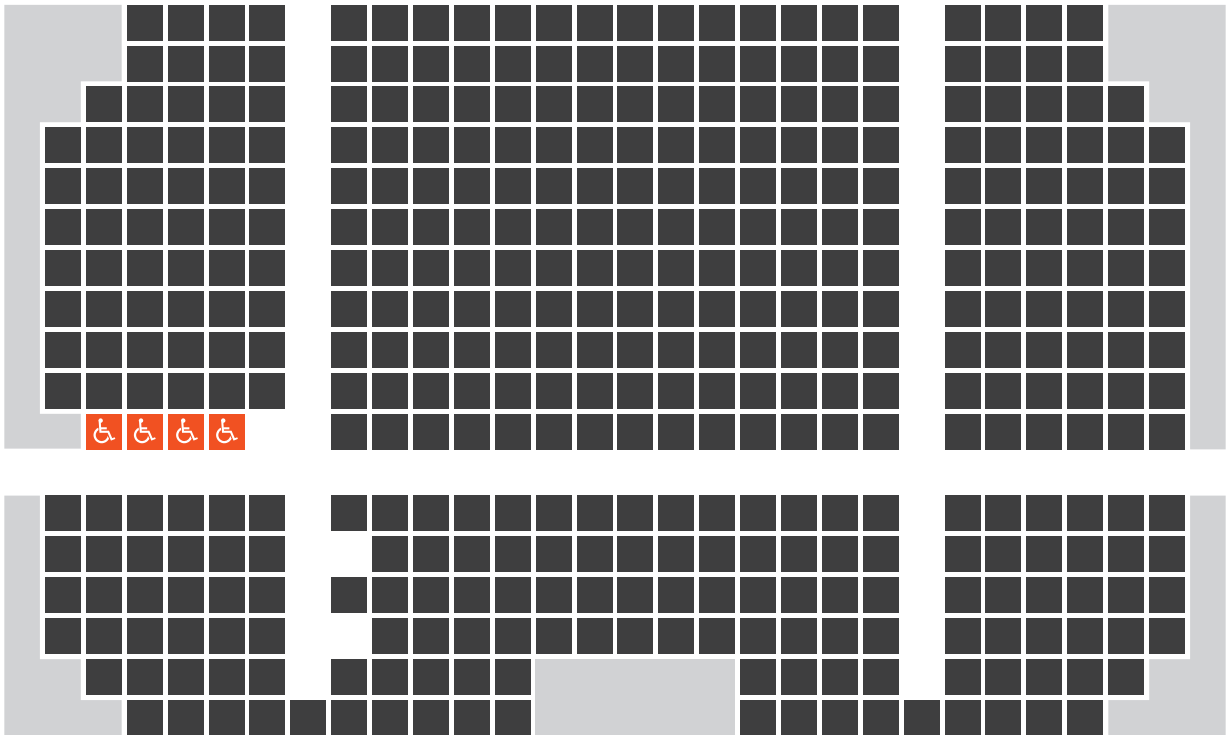

Alice Austin Theatre

The Alice Austin Theatre is a 400 seat, single level, proscenium arch theatre.

STAGE

 Regular House Seats

 Handicapped Accessible Seats