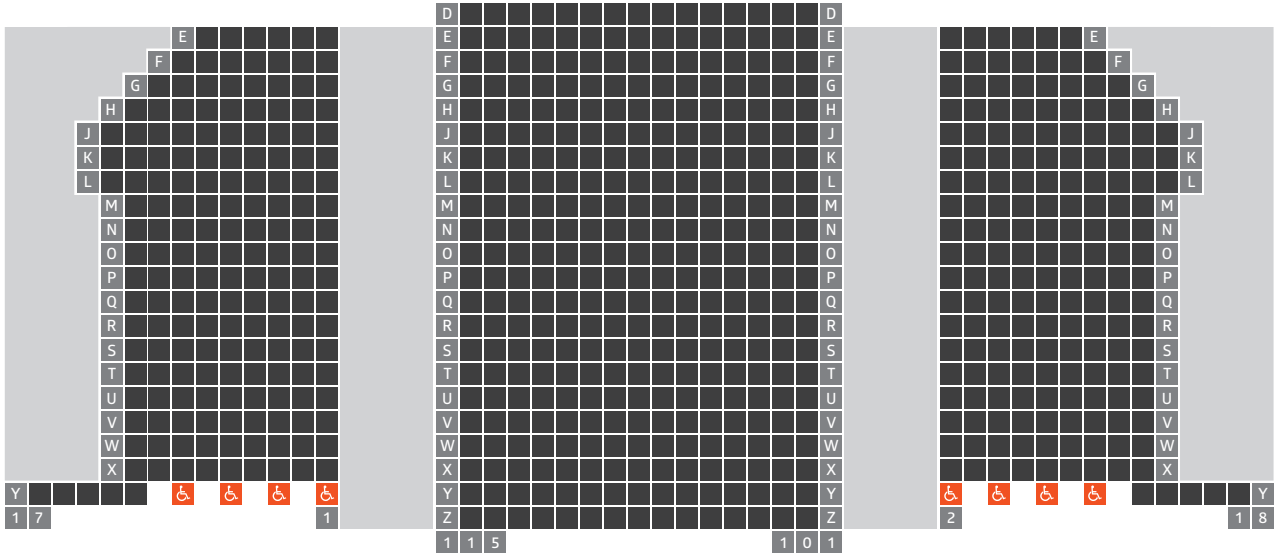

Wadsworth Auditorium

Orchestra: 687, Balcony: 256, Total: 943

STAGE

BALCONY

 Regular House Seats

 Handicapped Accessible Seats